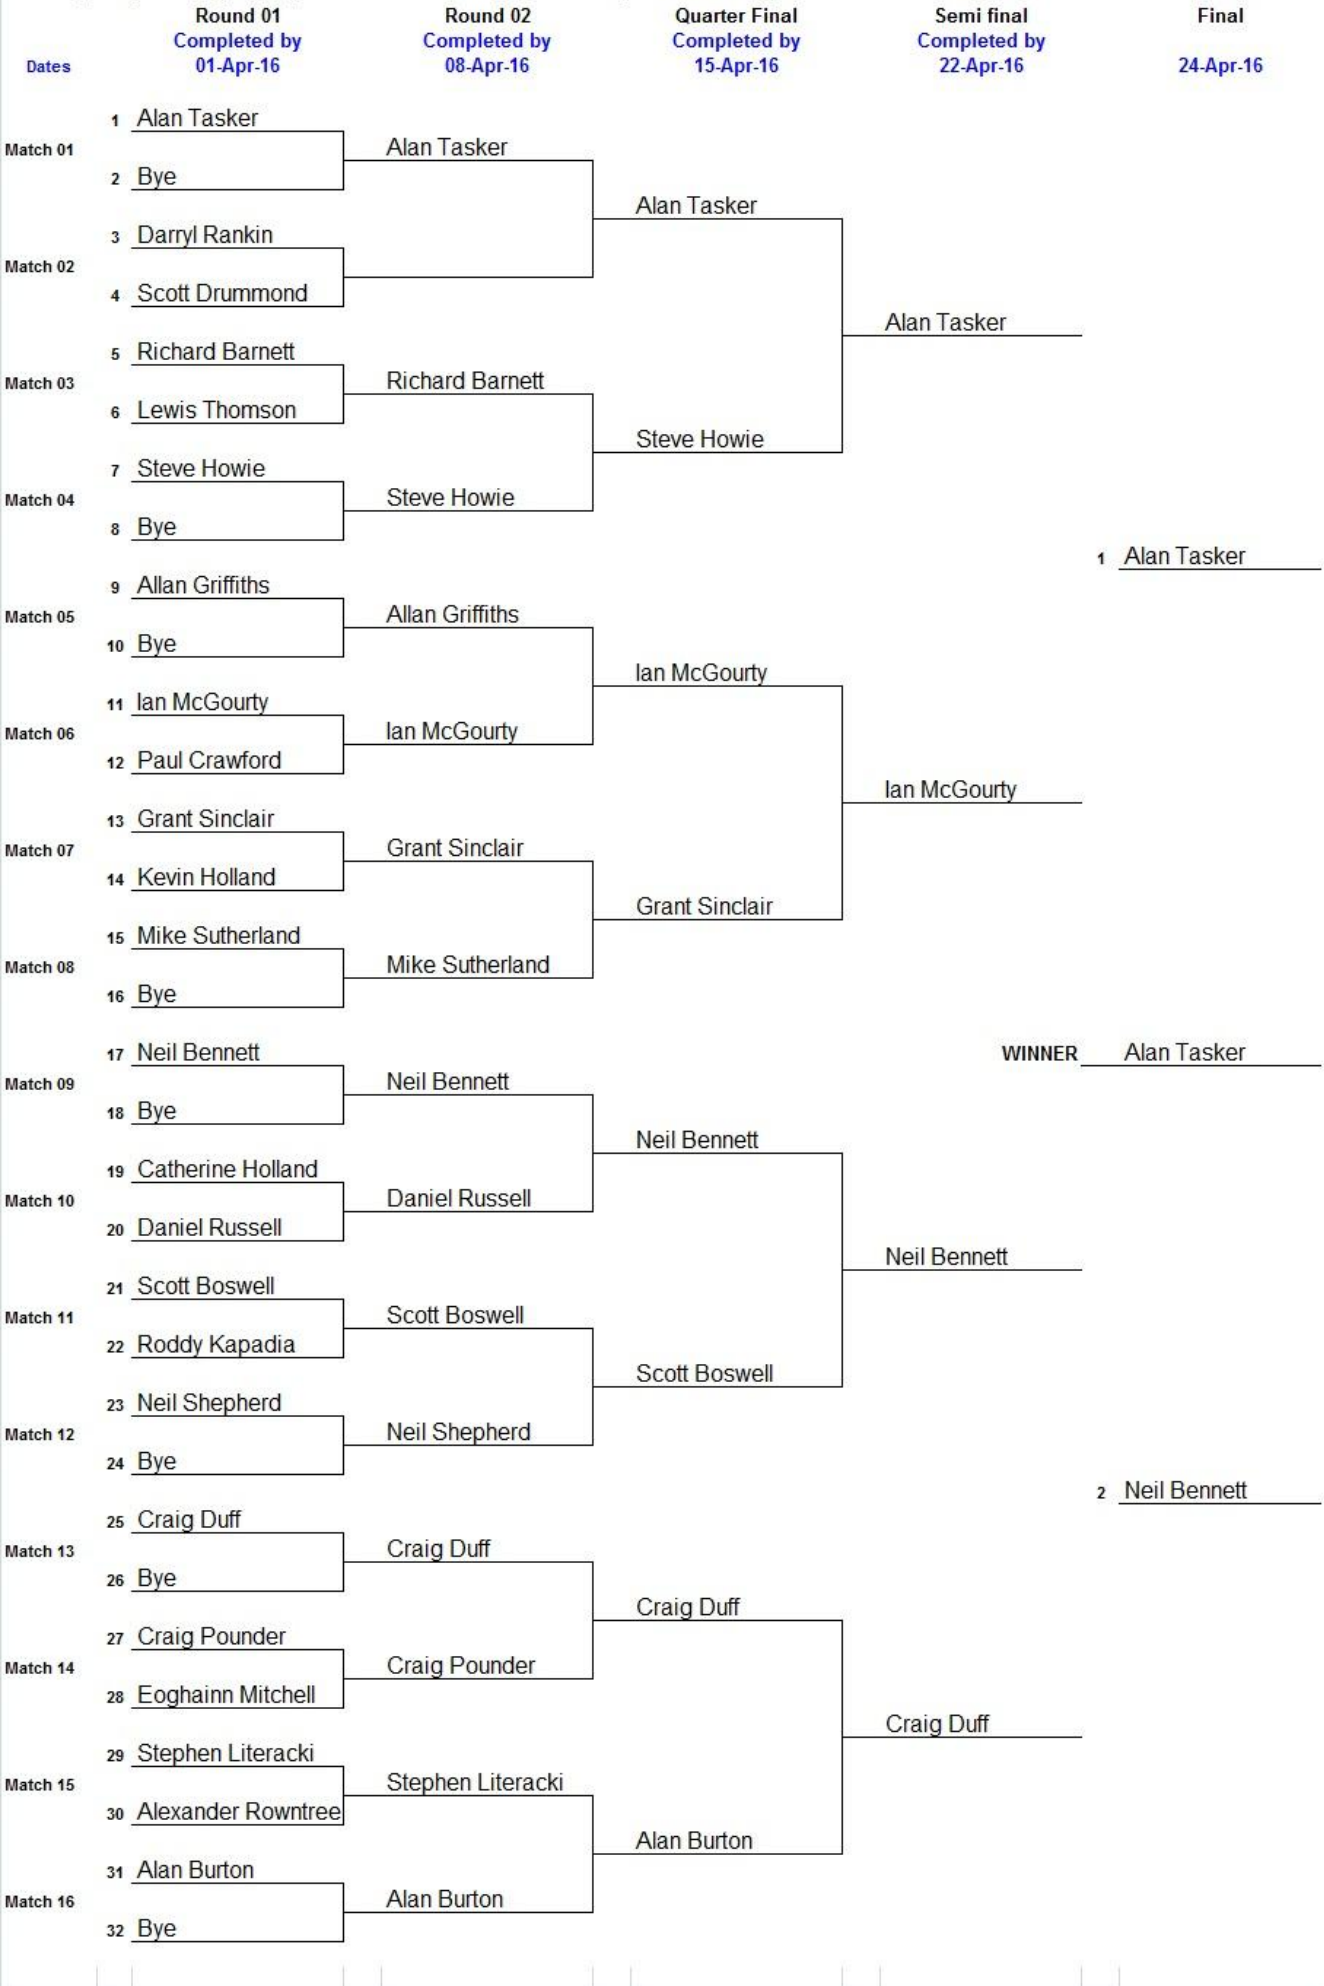

Dalgety Bay Squash Club Championship Draw 2016

Dalgety Bay Squash Club Plate Draw 2016

Dalgety Bay Squash Club Over 35s Draw 2016

Round 01
Completed by
08-Apr-16

Quarter Final
Completed by
15-Apr-16

Semi final
Completed by
22-Apr-16