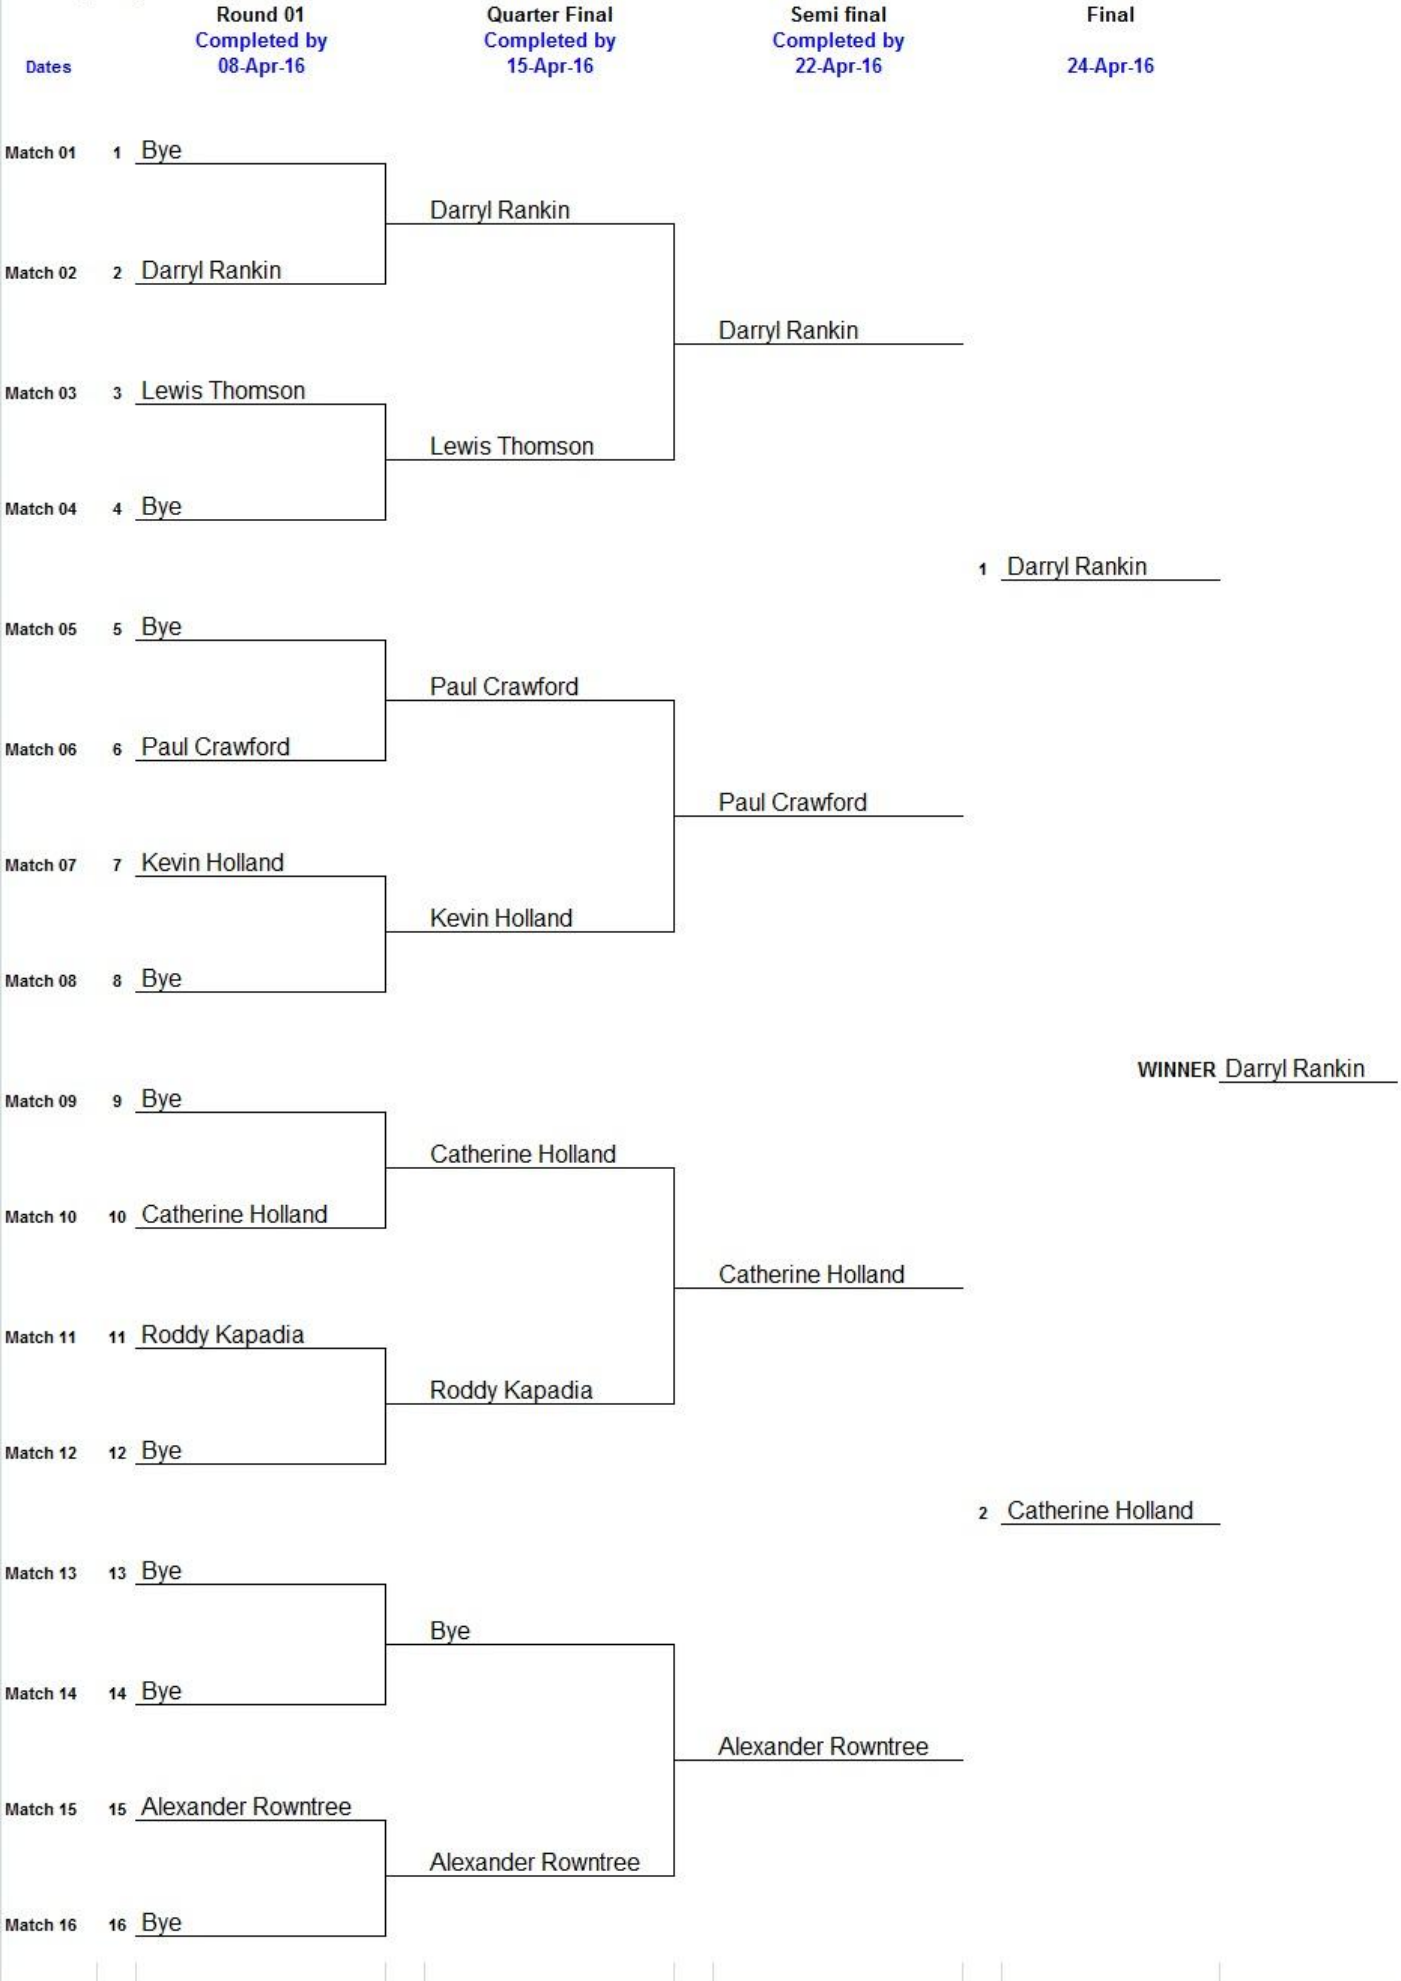

Dalgety Bay Squash Club Championship Draw 2016

Dalgety Bay Squash Club Plate Draw 2016

Dalgety Bay Squash Club Over 35s Draw 2016

Round 01
Completed by
08-Apr-16

Quarter Final
Completed by
15-Apr-16

Semi final
Completed by
22-Apr-16