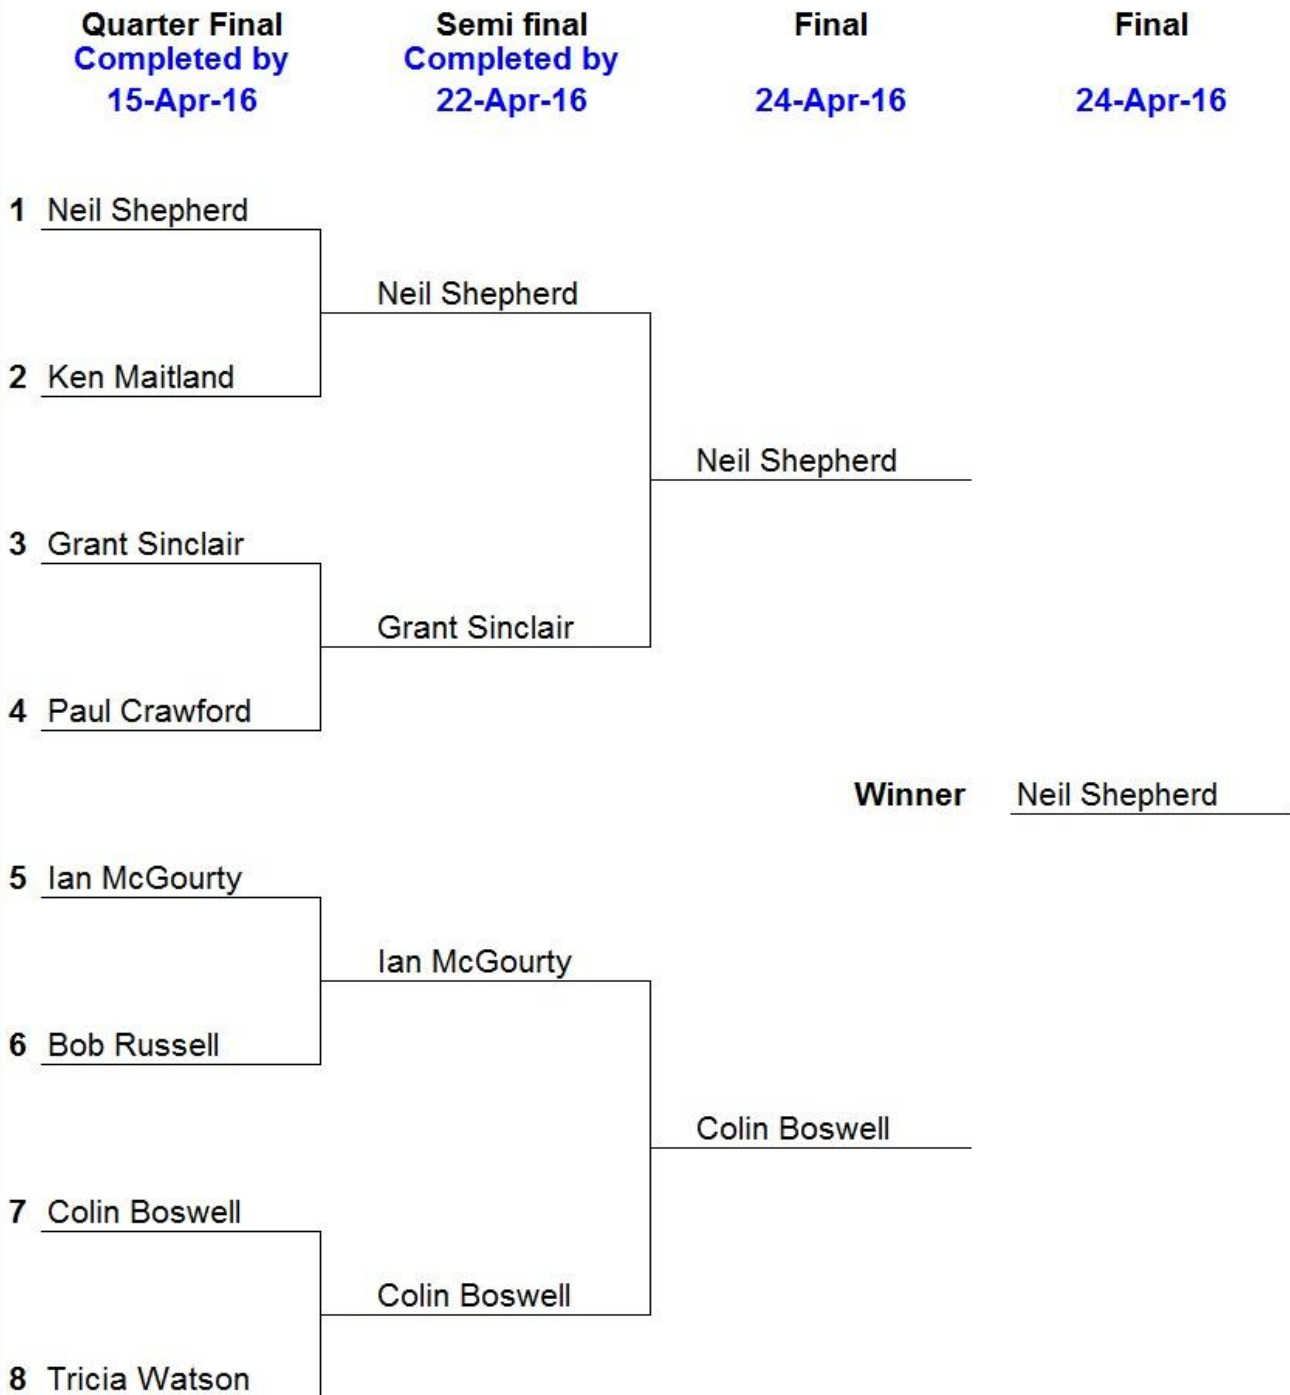

Dalgety Bay Squash Club Over 45s Draw 2016