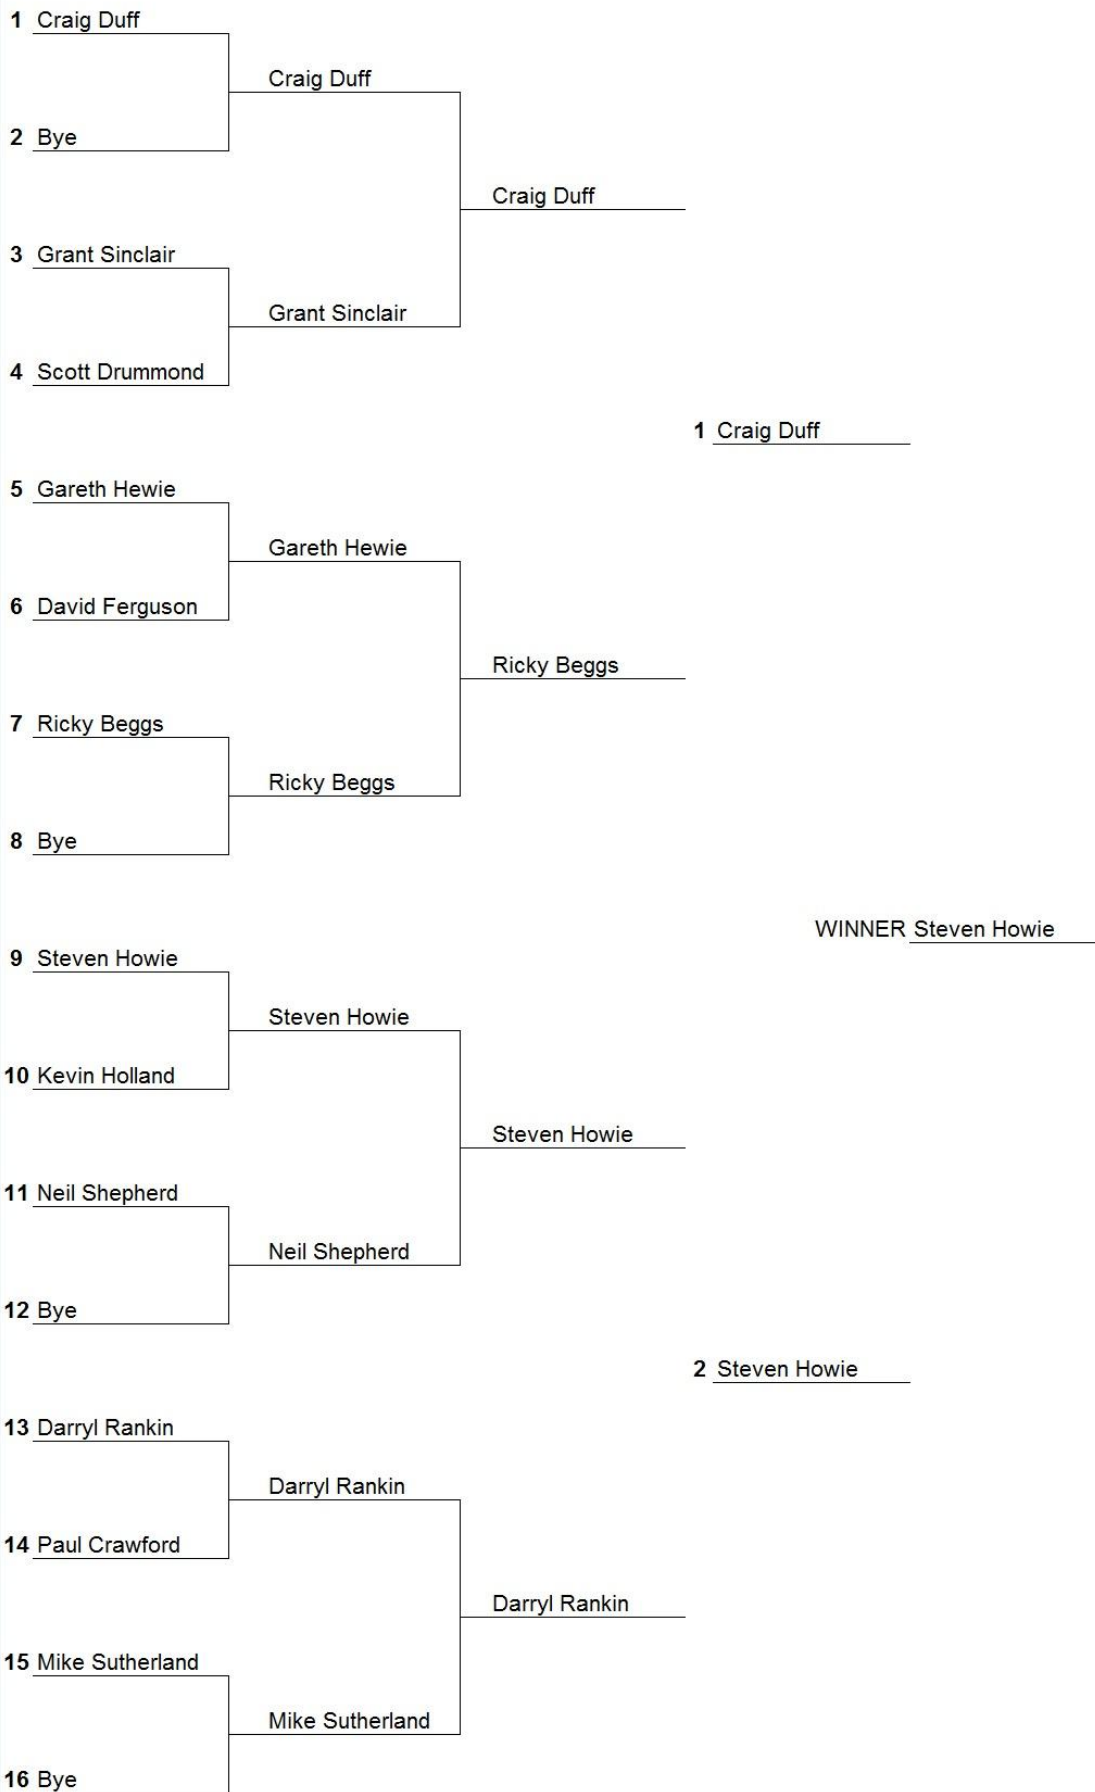

Dalgety Bay Squash Club Over 35s Draw 2016

Round 01
Completed by
08-Apr-16

Quarter Final
Completed by
15-Apr-16

Semi final
Completed by
22-Apr-16

Final
24-Apr-16